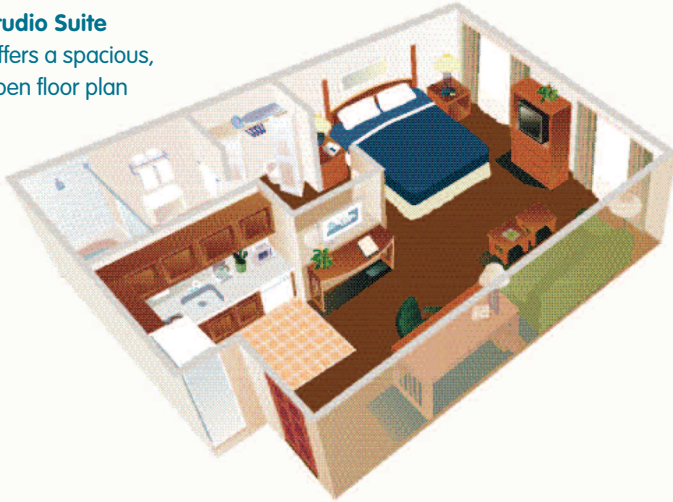

COMFORT IN YOUR SUITE:

- Three Spacious Suite Options including Studio, One-Bedroom and Two-Bedroom/Two-Bath Suites
- Kitchen featuring Full-size Refrigerator with Icemaker, Microwave, Stovetop and Dishwasher
- Well-lit Workspace, Separate from Living Space
- Large Desk with Ergonomic Seating
- Free Wired and Wireless Internet
- Direct-dial Speakerphone with Personalized Voicemail and Free Local Calls
- 32" Plasma Televisions, Entertainment Centre with Expanded Cable TV and Movie Options
- Plenty of Storage
- Iron and Ironing Board
- Complimentary Daily & Weekly Housekeeping
- Free Parking

COMFORT IN YOUR HOTEL:

- Fresh, Hot Complimentary Breakfast Buffet
- Evening Sundowner™ Receptions featuring Light Meals Mon-Thurs 5:30pm - 7:30pm
- Complimentary Business Centre Open 24/7 with Computer Stations, Free High-speed Internet Access and Printers
- Library with Books and Games to borrow
- A Great Room with Fireplace, Comfortable Seating and a Big-screen TV
- 24-hour Fitness Centre
- Complimentary 24-hour Self-Serve Laundry Facilities
- Heated Indoor Swimming Pool
- Home Theatre Room featuring 50" Plasma TV
- Outdoor BBQ Pavilion & Outdoor Putting Green
- 1,100 Square Feet of Meeting Space
- Bridgemark® 24-hour Convenience Store
- Complimentary Guest Storage Units
- Pet Friendly (Fee Applies)

Offers a spacious, open floor plan

One-Bedroom Suite

Enjoy the comforts of home with a separate work and sleeping area

Two-Bedroom/Two-Bath Suite

Perfect for business travellers or families relocating or on vacation